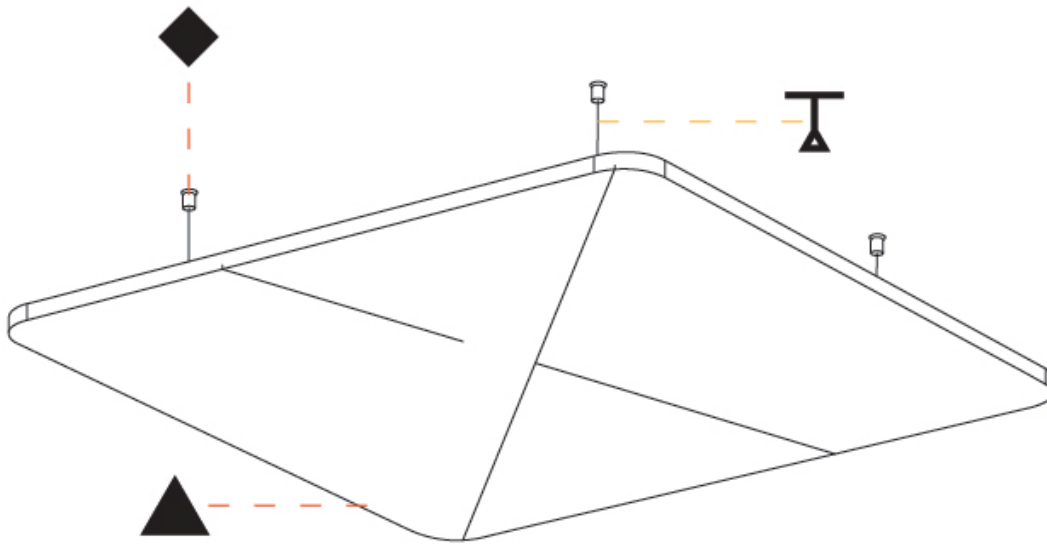

QUANTUM ACOUSTIC LIGHT PANEL SUSPENSION

A300740-

PROJECT	_____
TYPE	_____
SPECIFIER	_____
QUANTITY	_____
DATE	_____