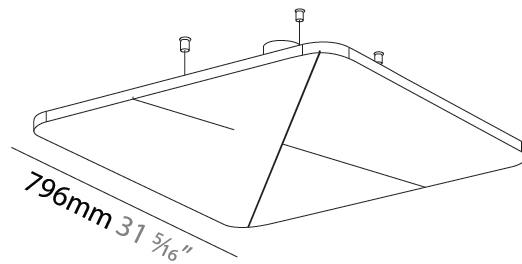

GENERAL

Series: Quantum Acoustic Light Panel
Brand: Prolicht
Division: Architectural
Mounting Type: Suspension
Mounting Location: Ceiling
Subcategory: Acoustic

PHYSICAL

Shape: Round
Length (mm): 796
Length (in): 31 ⁵/₁₆
Width (mm): 796
Width (in): 31 ⁵/₁₆
Height (mm): 54
Height (in): 2 ¹/₈

Light Distribution: Indirect

Fixture Finish: SSR / BKV / CWI / CRY / HAB / UFT / ITA / RUA / FTG / MYG / LOD / PUS / FRO / FUP / KIA / POP / BLS / SPG / MEY / GOH / GUM / CHC / COM / ABZ / JAG / OBR / MOS / ROR

Accent Finish: ANC / ASH / BNA / BTC / BZE / CEL / EGG / EVG / FOG / FOS / FST / FUA / IRI / IRO / KHA / LIC / LIM / MER / MSN / MUS / ONX / PEA / PLU / POL / PPY / RAY / ROY / RST / STE / SWD / TAN / TAU

Fixture Material: Aluminum

Cable Details: 2 000mm / 78 3/4" or 6 000mm / 236 1/4" Transparent Cable

ELECTRICAL

Lamp Type: LED (Zhaga Standard)
Input Wattage (W): 12.7
Total Output Wattage (W): 11.8
Dimming: Non-Dimmable
Driver Included: Yes
Driver Location: Integrated
Driver Type: Constant Current - Universal
Driver Class: Class 2
Input Voltage (V): 120 - 277

LED

Color Temperature (°K): 2700 / 3000 / 3500 / 4000
Max. Delivered Lumen (lm): 935 / 945 / 973 / 1001
Nominal Lumen (lm): 1140 / 1152 / 1187 / 1221
CRI: >90 CRI
Lamp Life (hrs): 50000

OPTICAL

RATINGS AND CERTIFICATIONS

Certified By: CSA Certified to UL and CSA Standards
IP rating: IP20